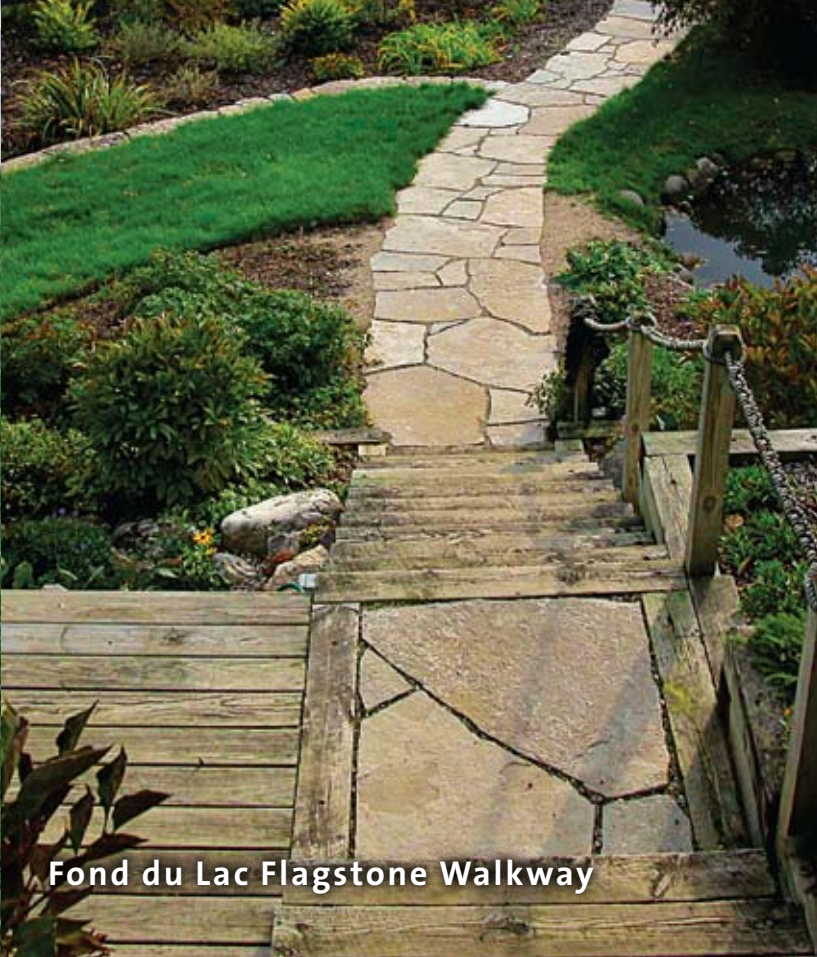

Fond du Lac Snapped Wallstone

Calico Flagstone

Reclaimed Fond du Lac Veneer with Wolf Creek Flagstone banding. Seat Walls-Gold Northern Wall Stone. Wall Cap-Tennessee Hearth stock.

Bluestone and Lannon walk with Lannon Cobble edging

Fond du Lac Flagstone Walkway

Fond du Lac Steps

Fond du Lac Snapped Wallstone